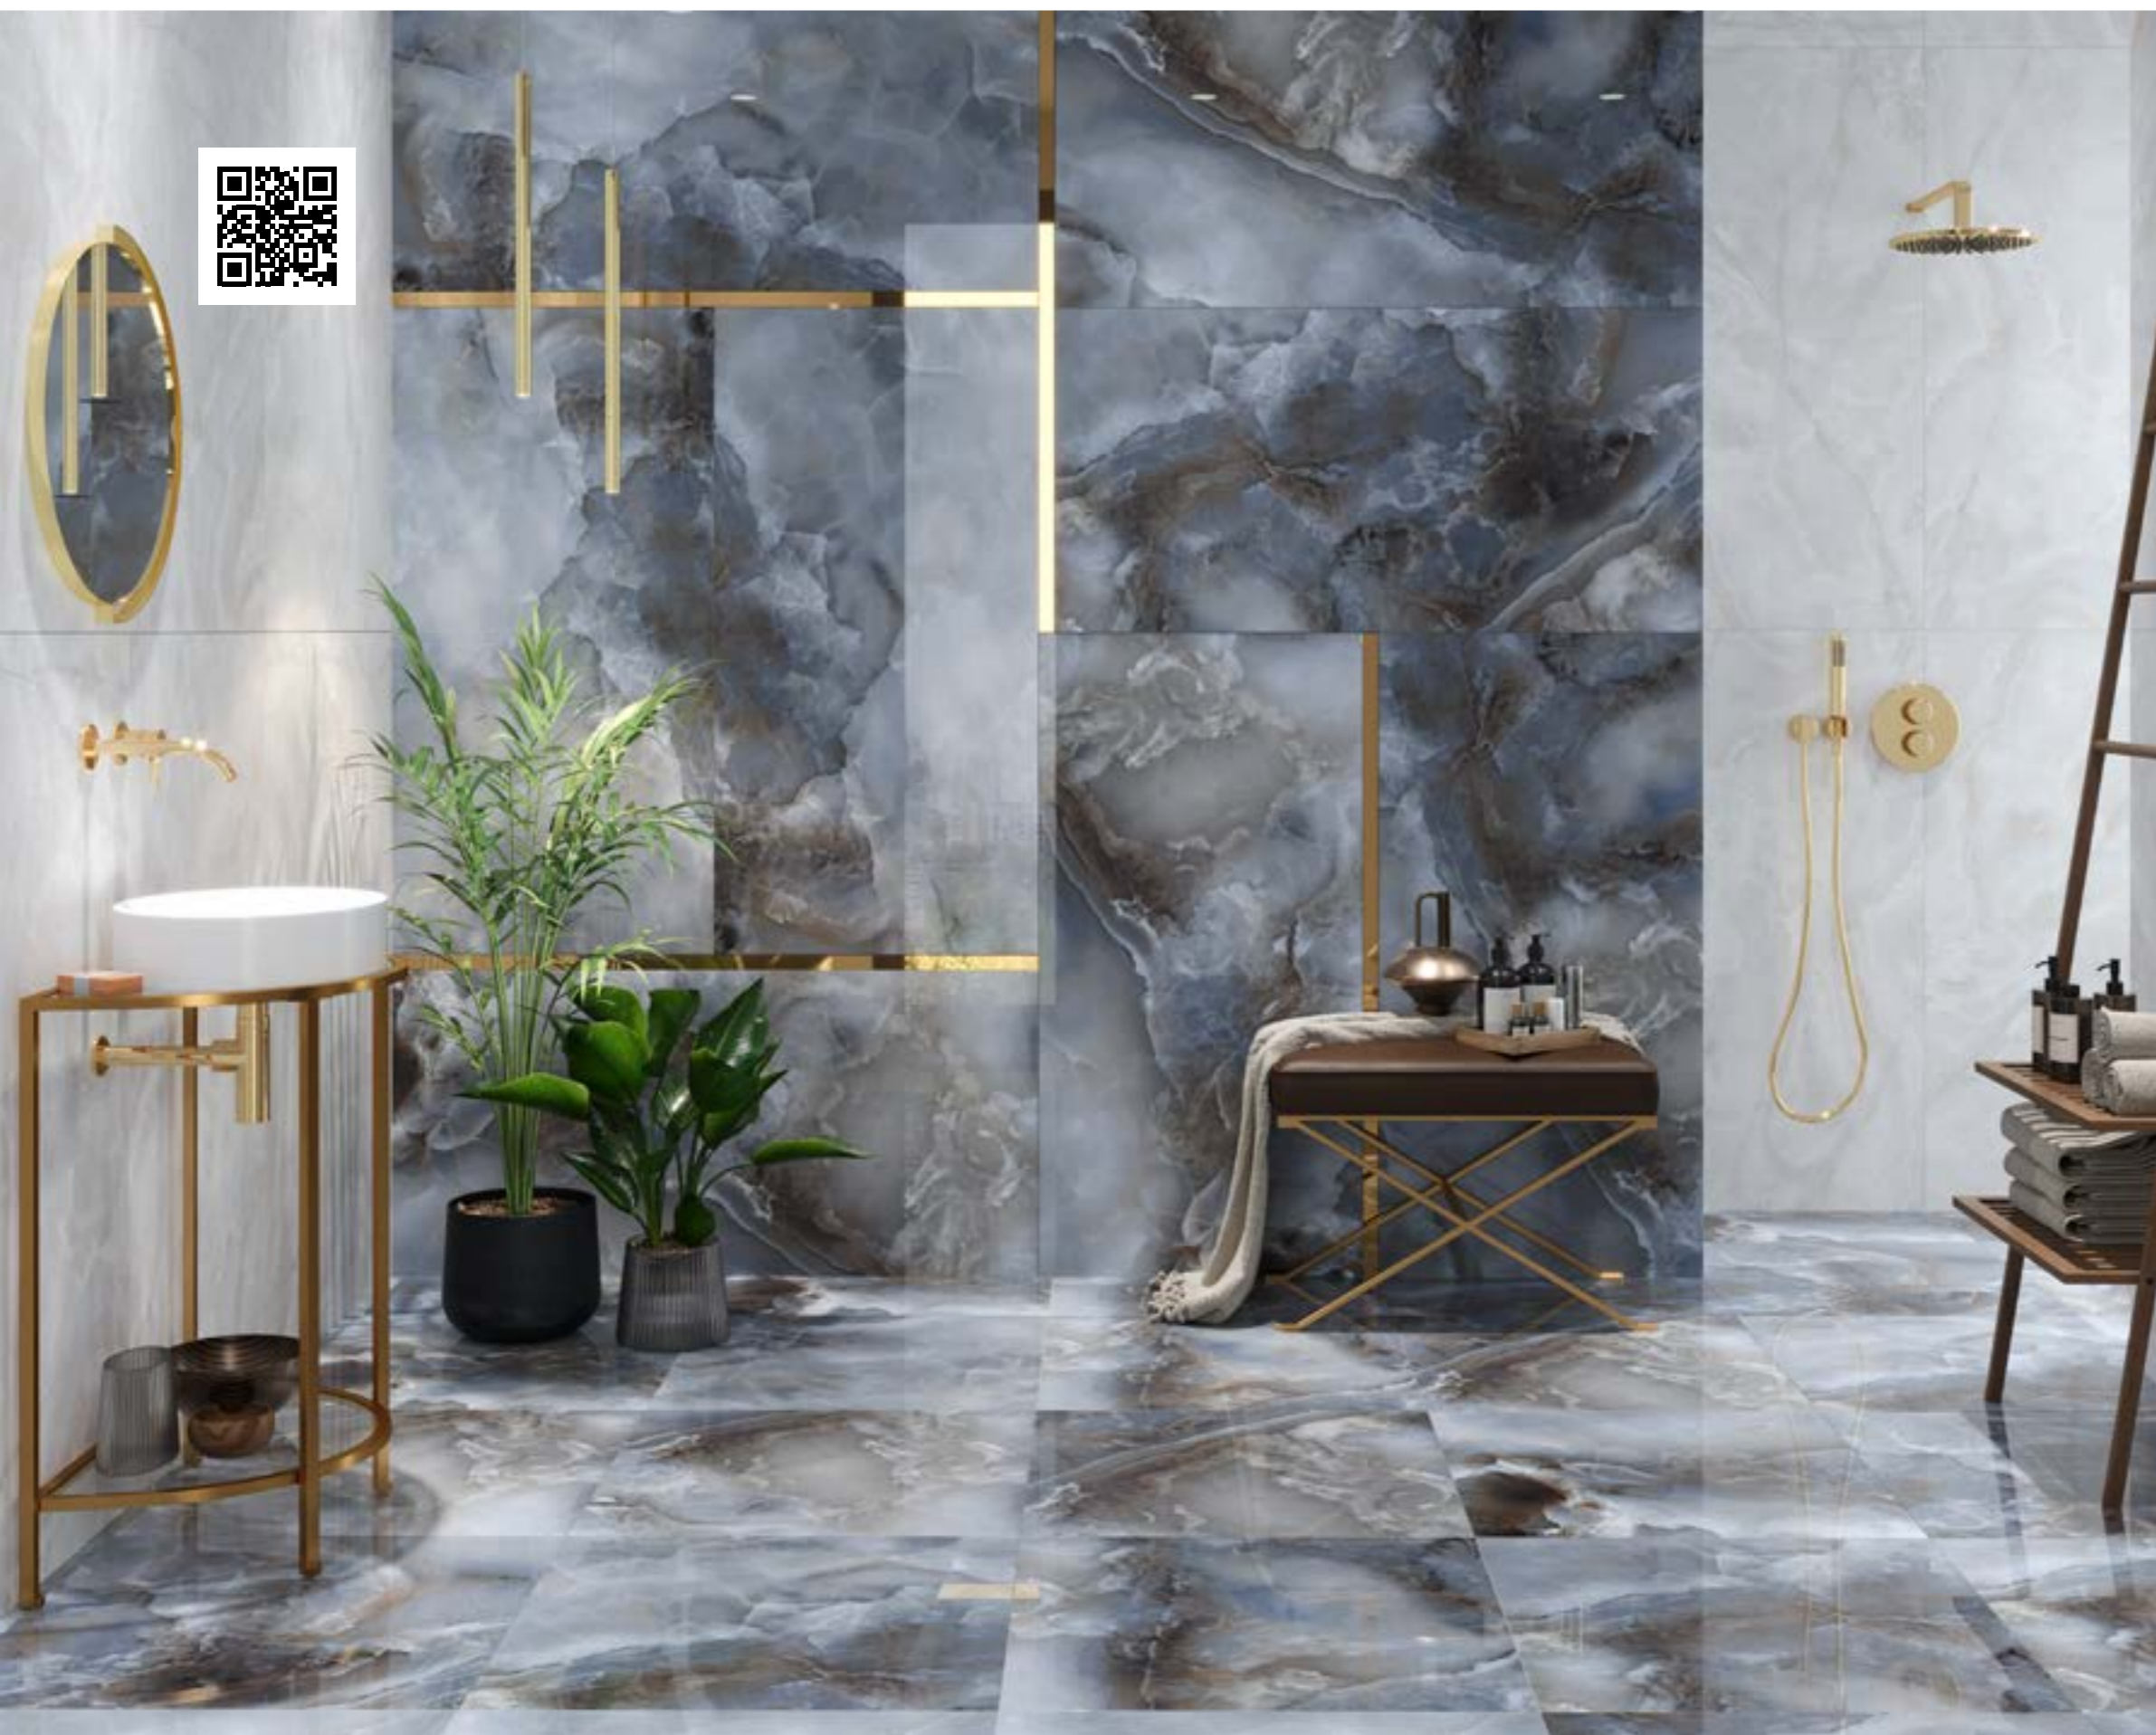

1200x600x8 mm | Full lappato

SCV57F312106

Alexandria rust

600x600x8 mm | Full lappato

SCV57F360106

ALEXANDRIA

Nebula blue

1200x600x8 mm | Full lappato