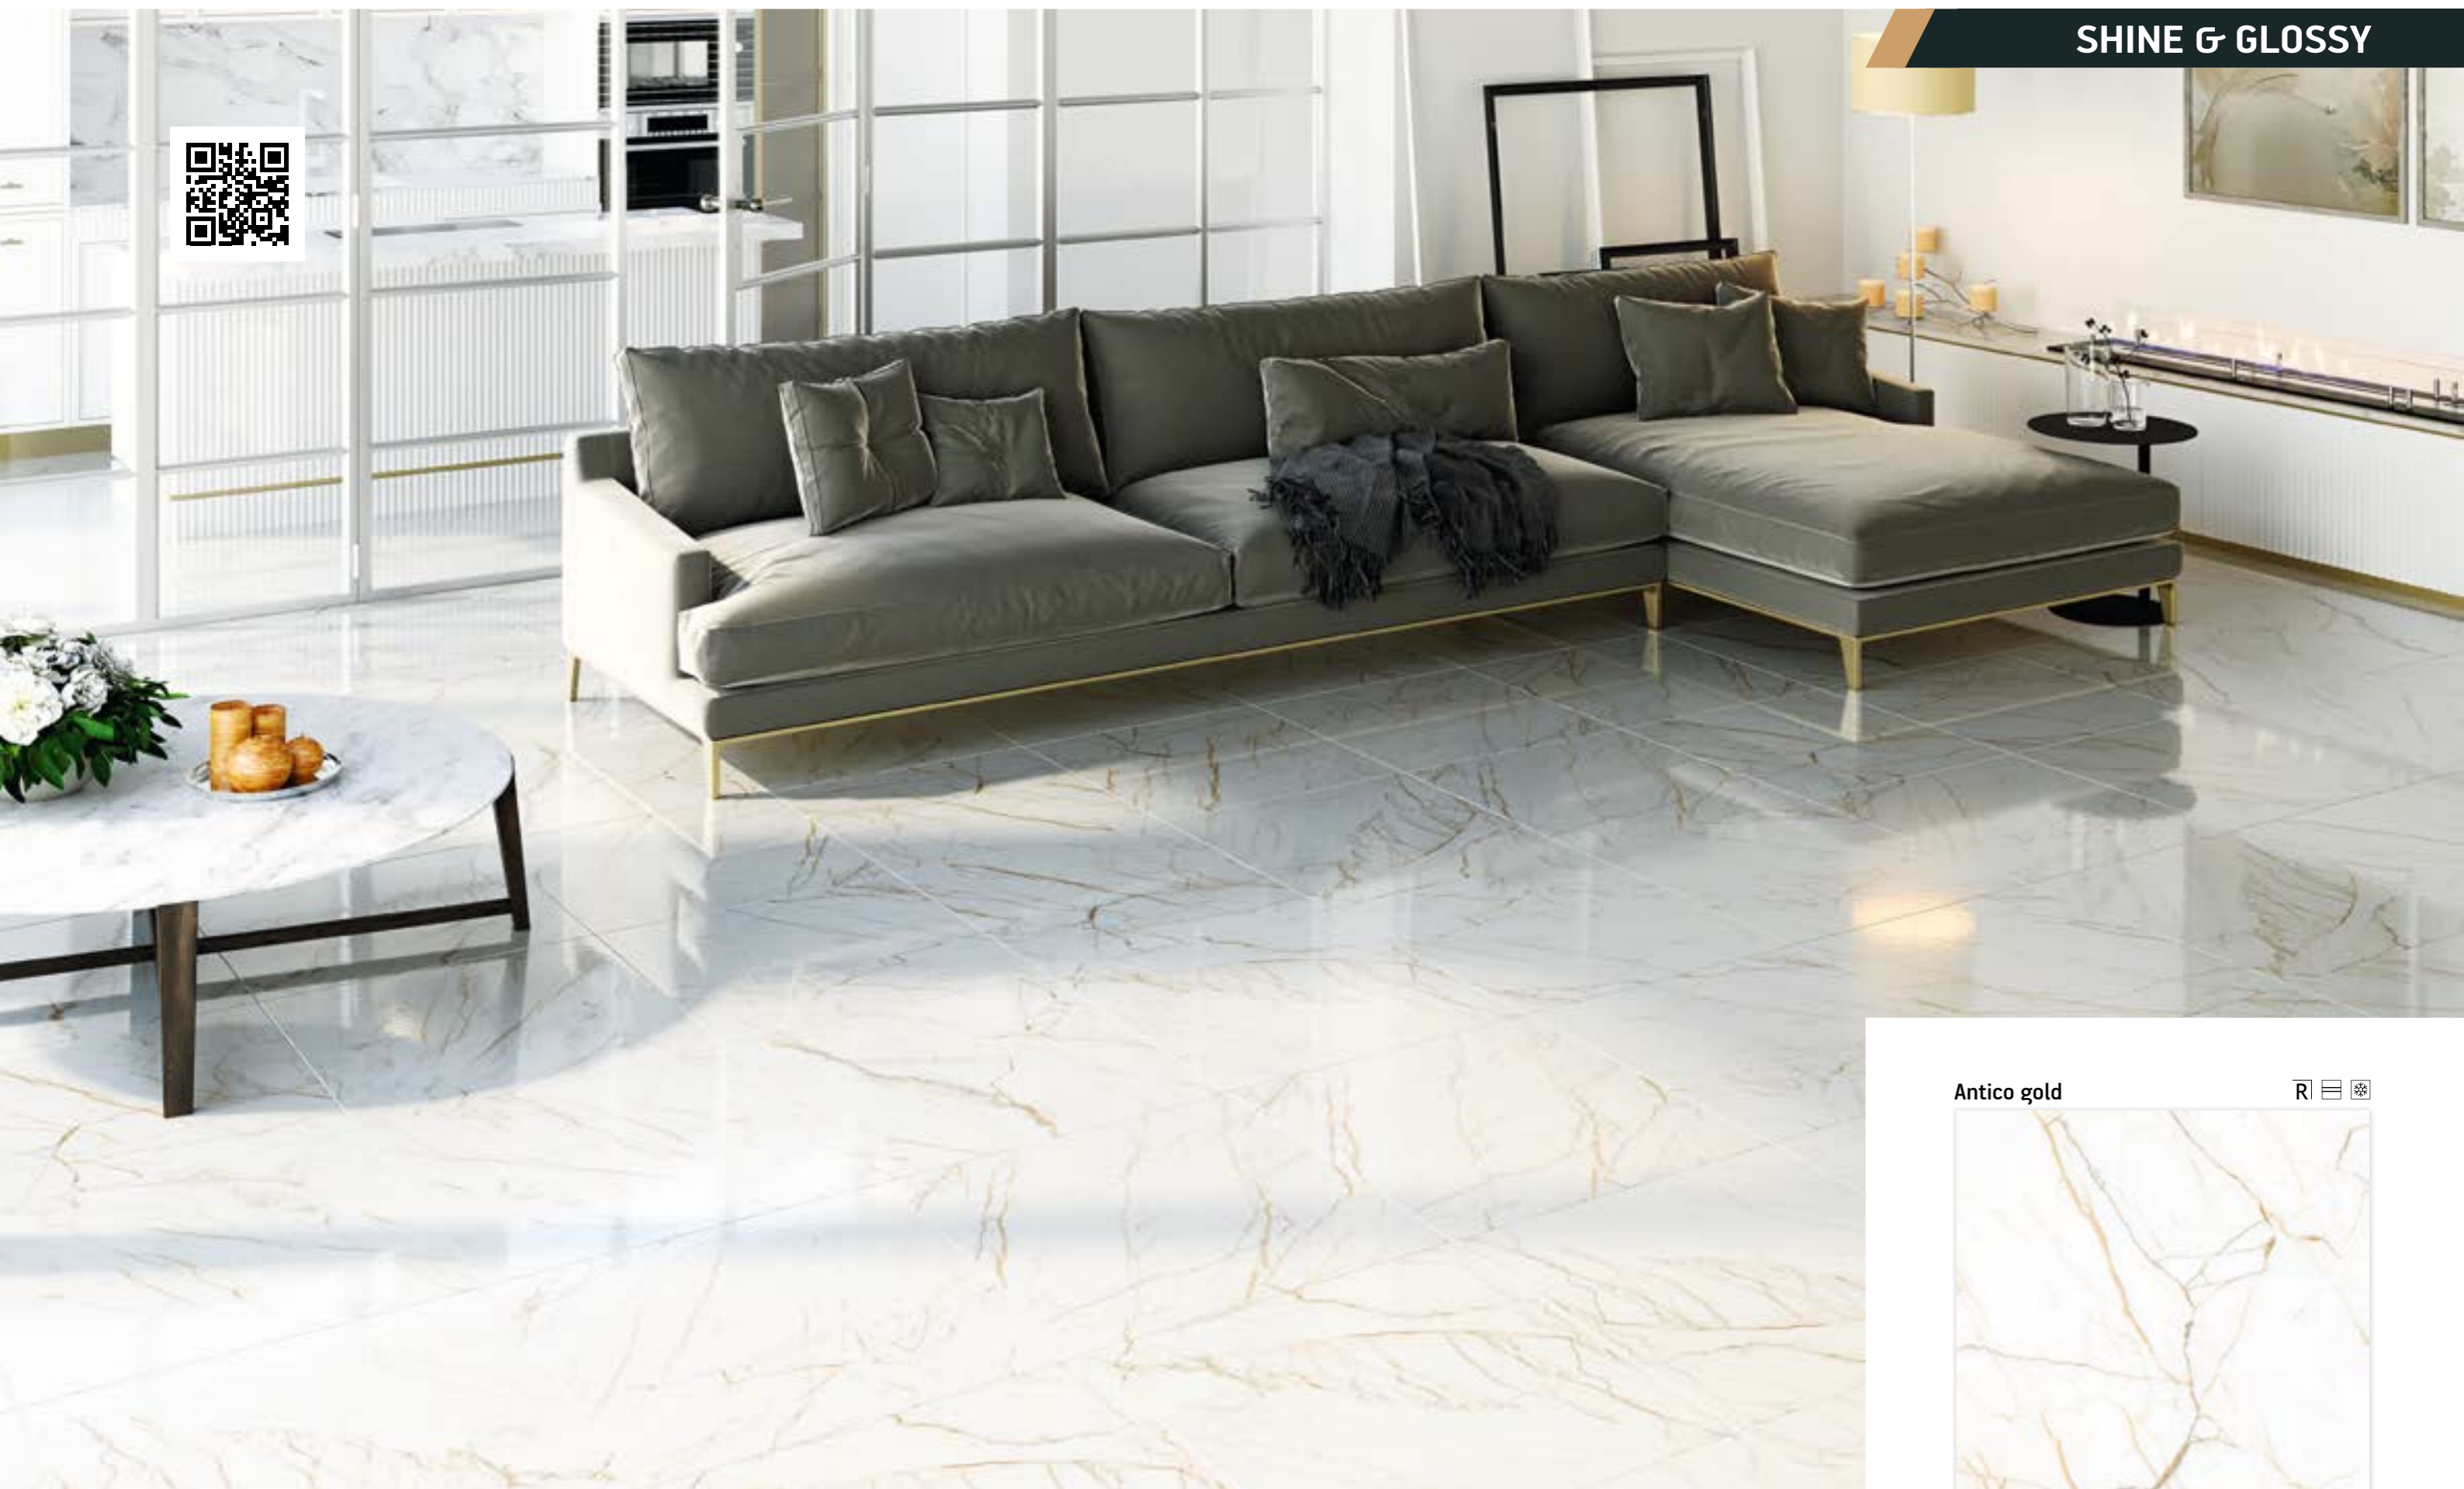

Ocena cobalt

Itaka blue

Itaka black

Antico gold

600x600x8 mm | Glossy

MBK18F36010C

ANTICO

Have a nice day!