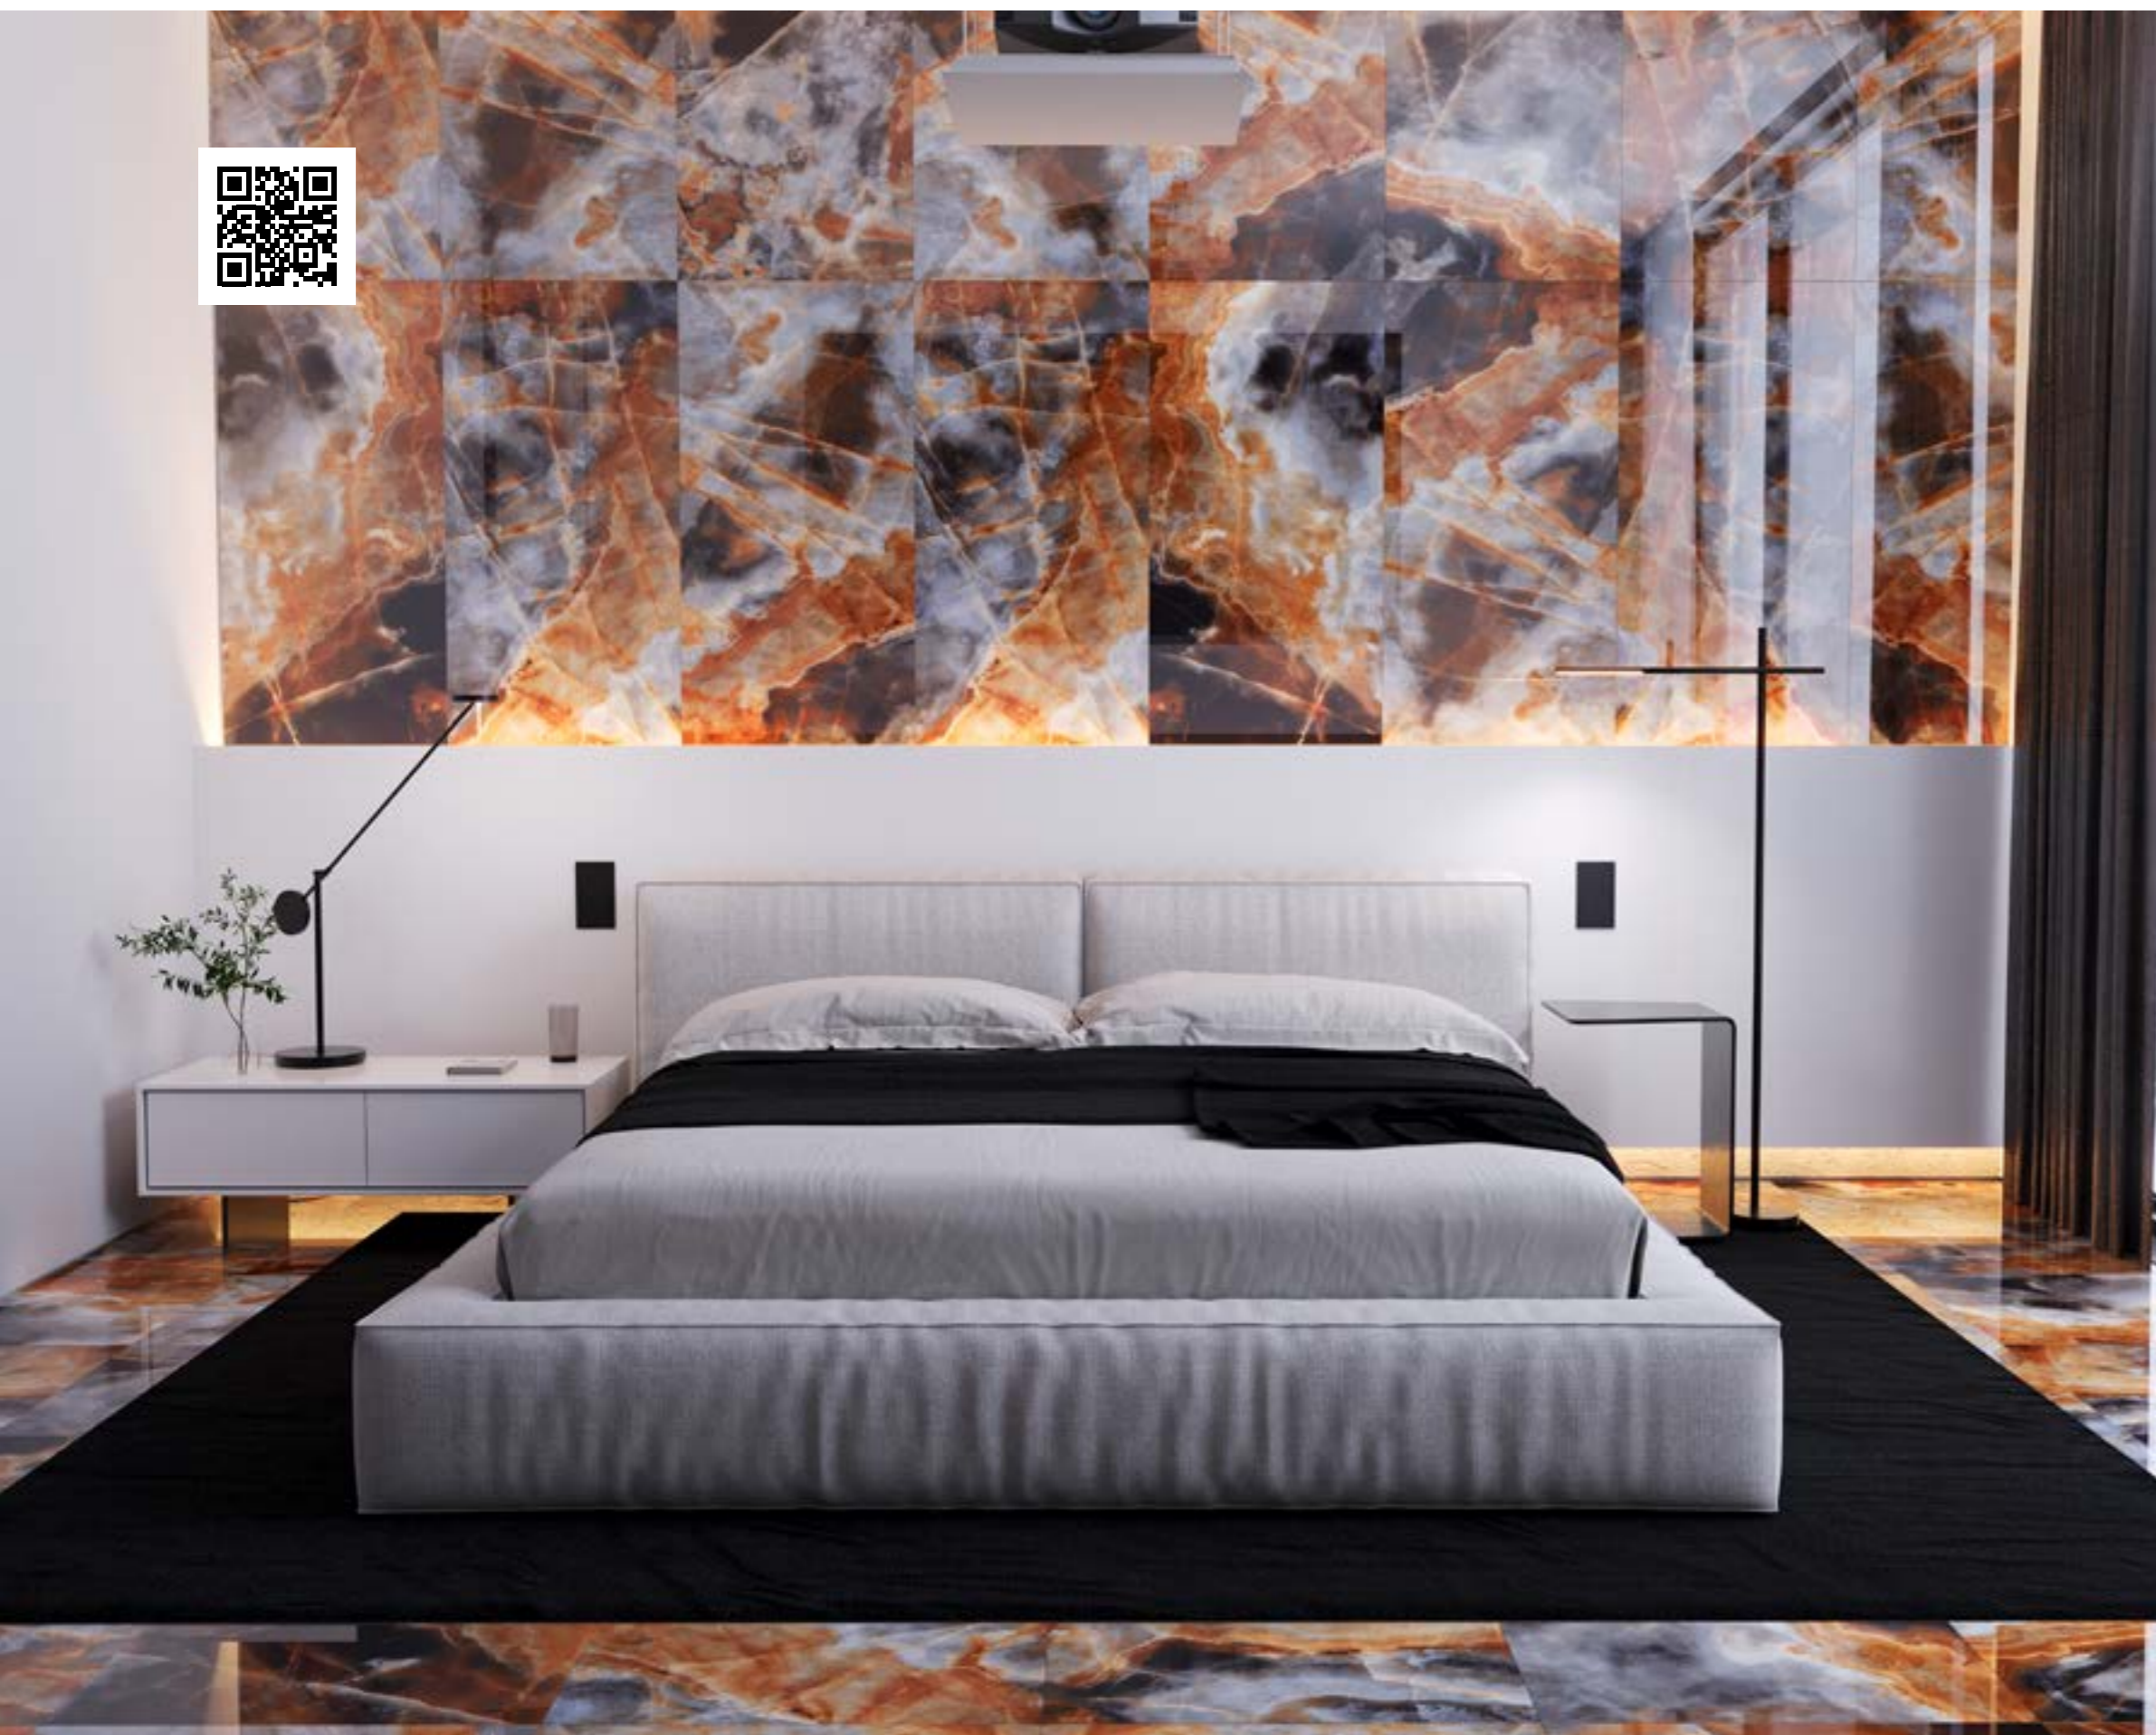

SCV57F312106

SCV57F360106

ALEXANDRIA