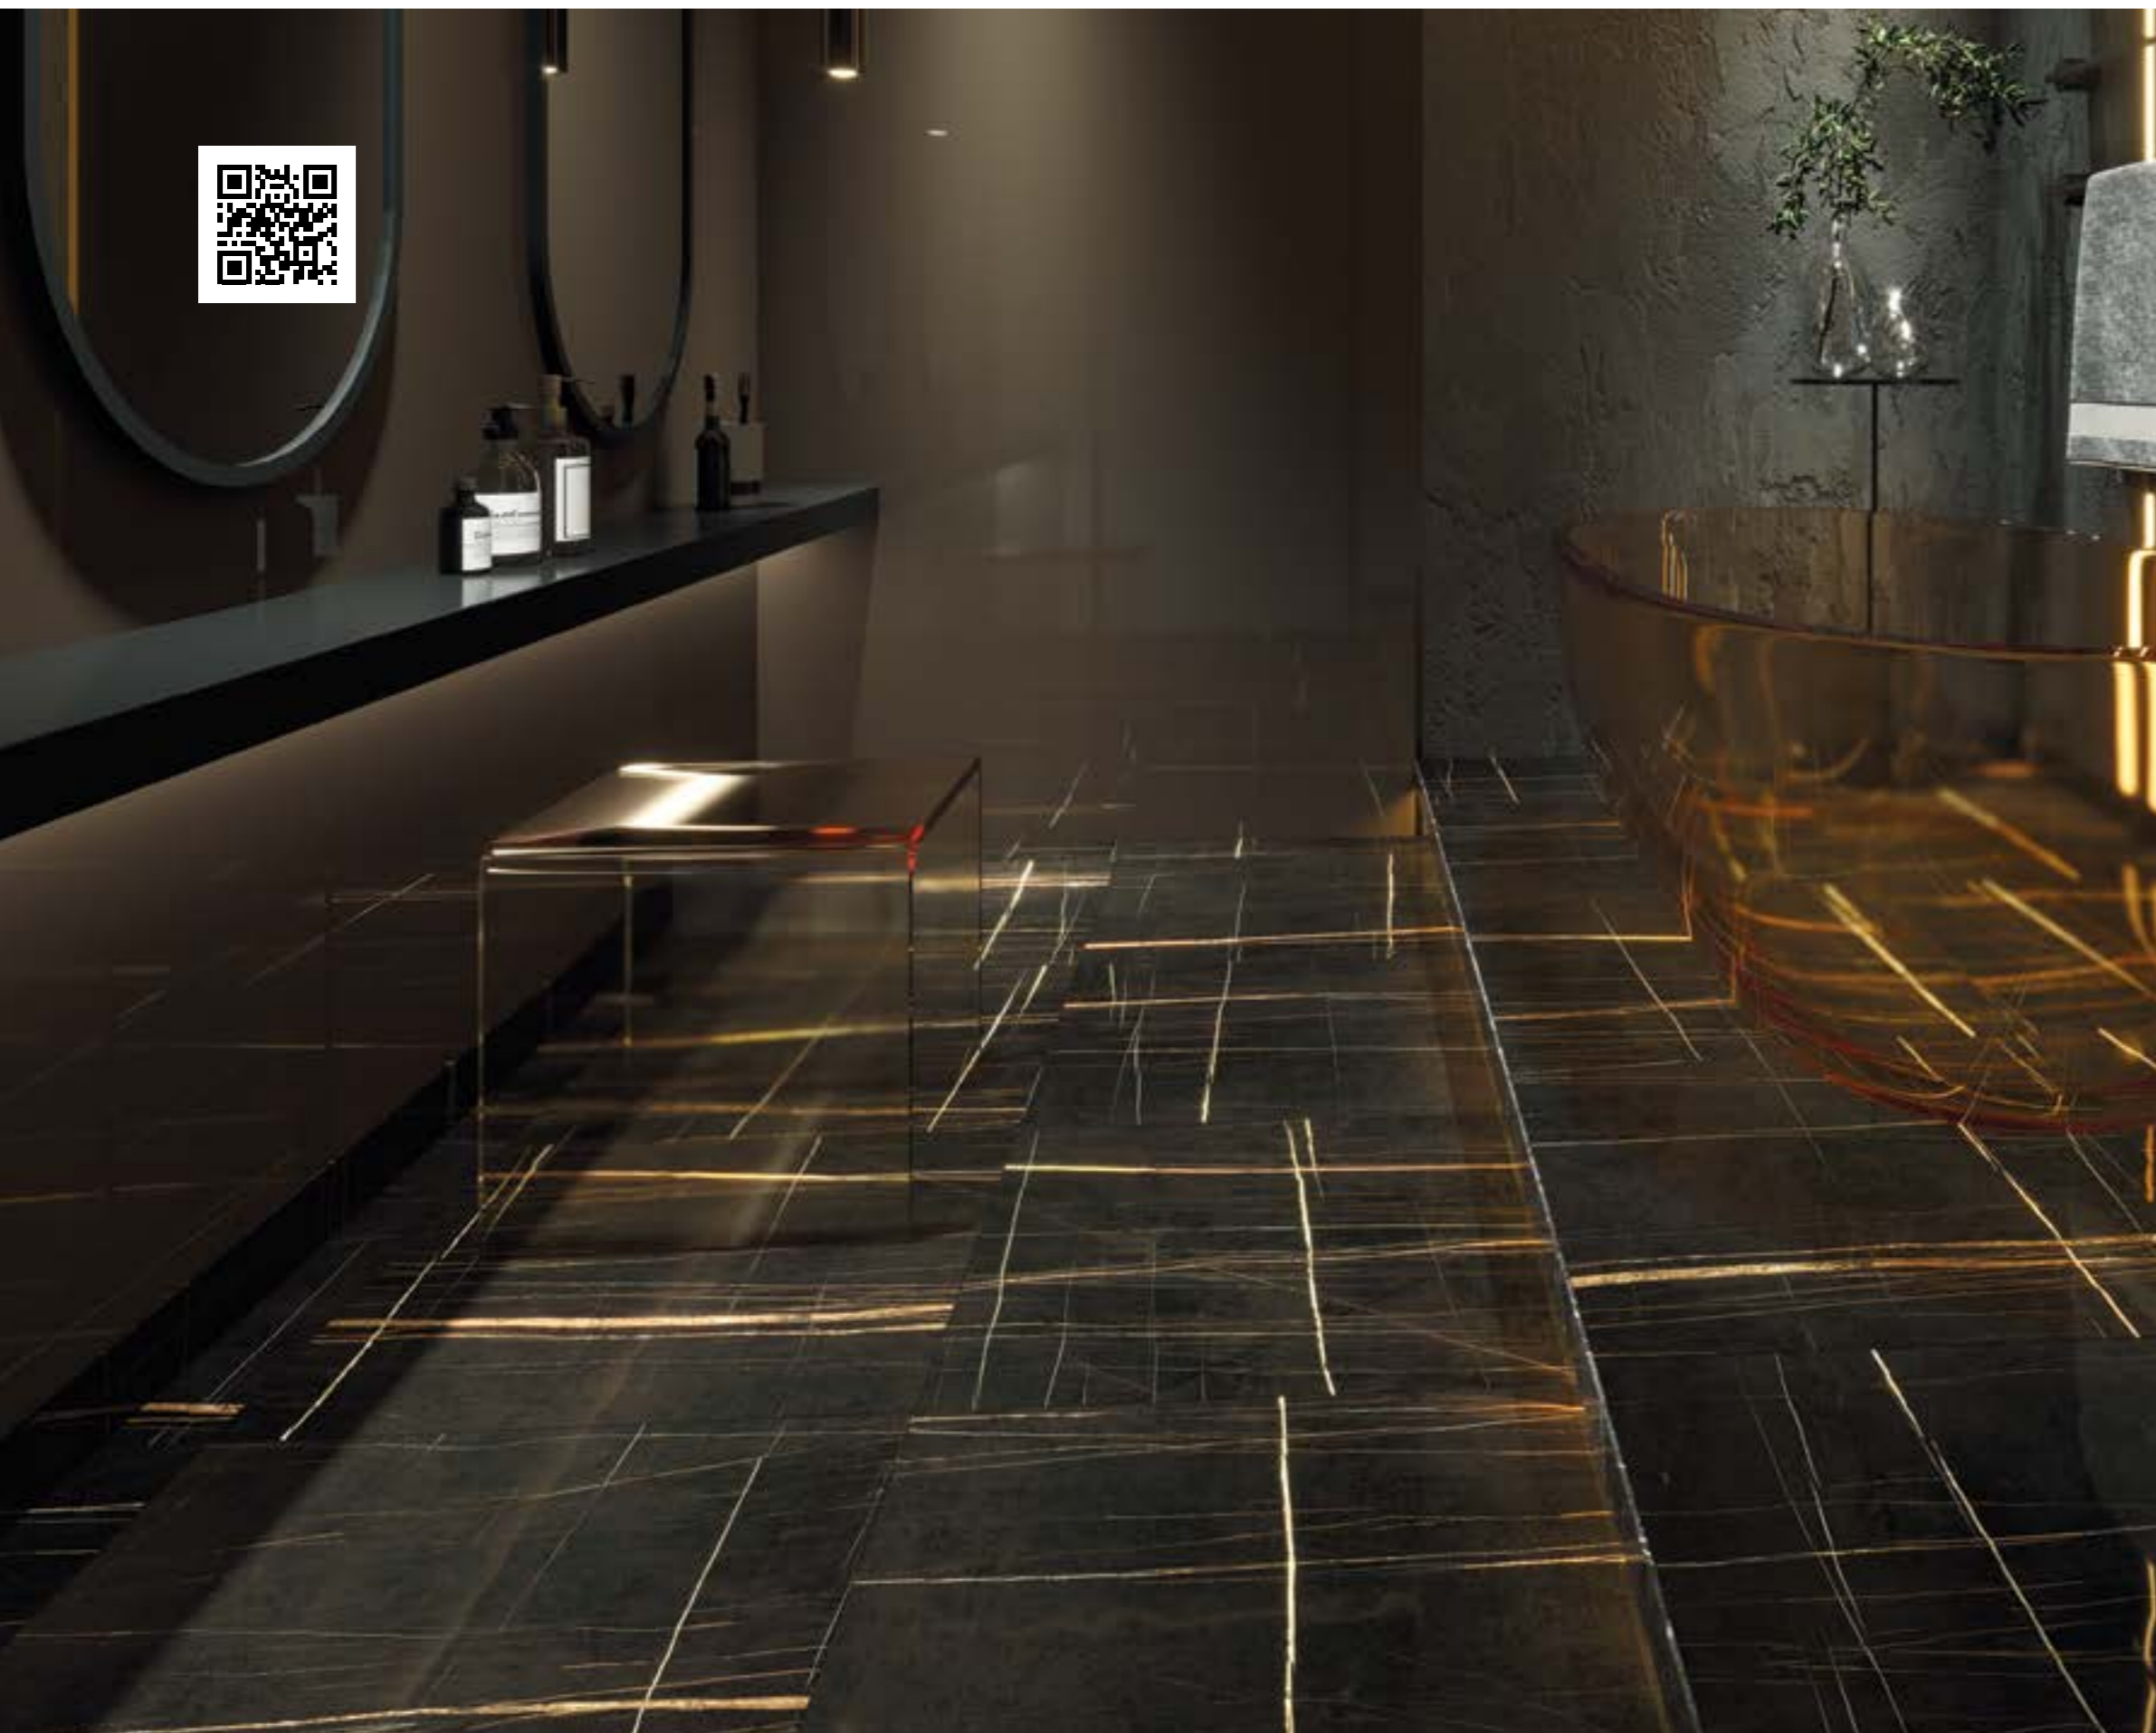

Nuovo white

600x600x8 mm | Glossy

MFB30F36010C

NUOVO

Invisible white

600x600x8 mm | Glossy

MED30F36010C

INVISIBLE