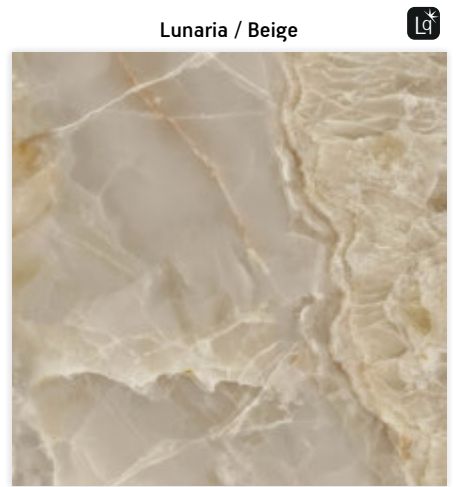

Lunaria / Beige

1200x600 / SGN11F31210G

Lunaria / Silver

600x600 / SGN25F36010G

Lunaria / Beige

600x600 / SGN25F31210G

Moon

MOON FULL LAPPATO RECT
120x60/60x60