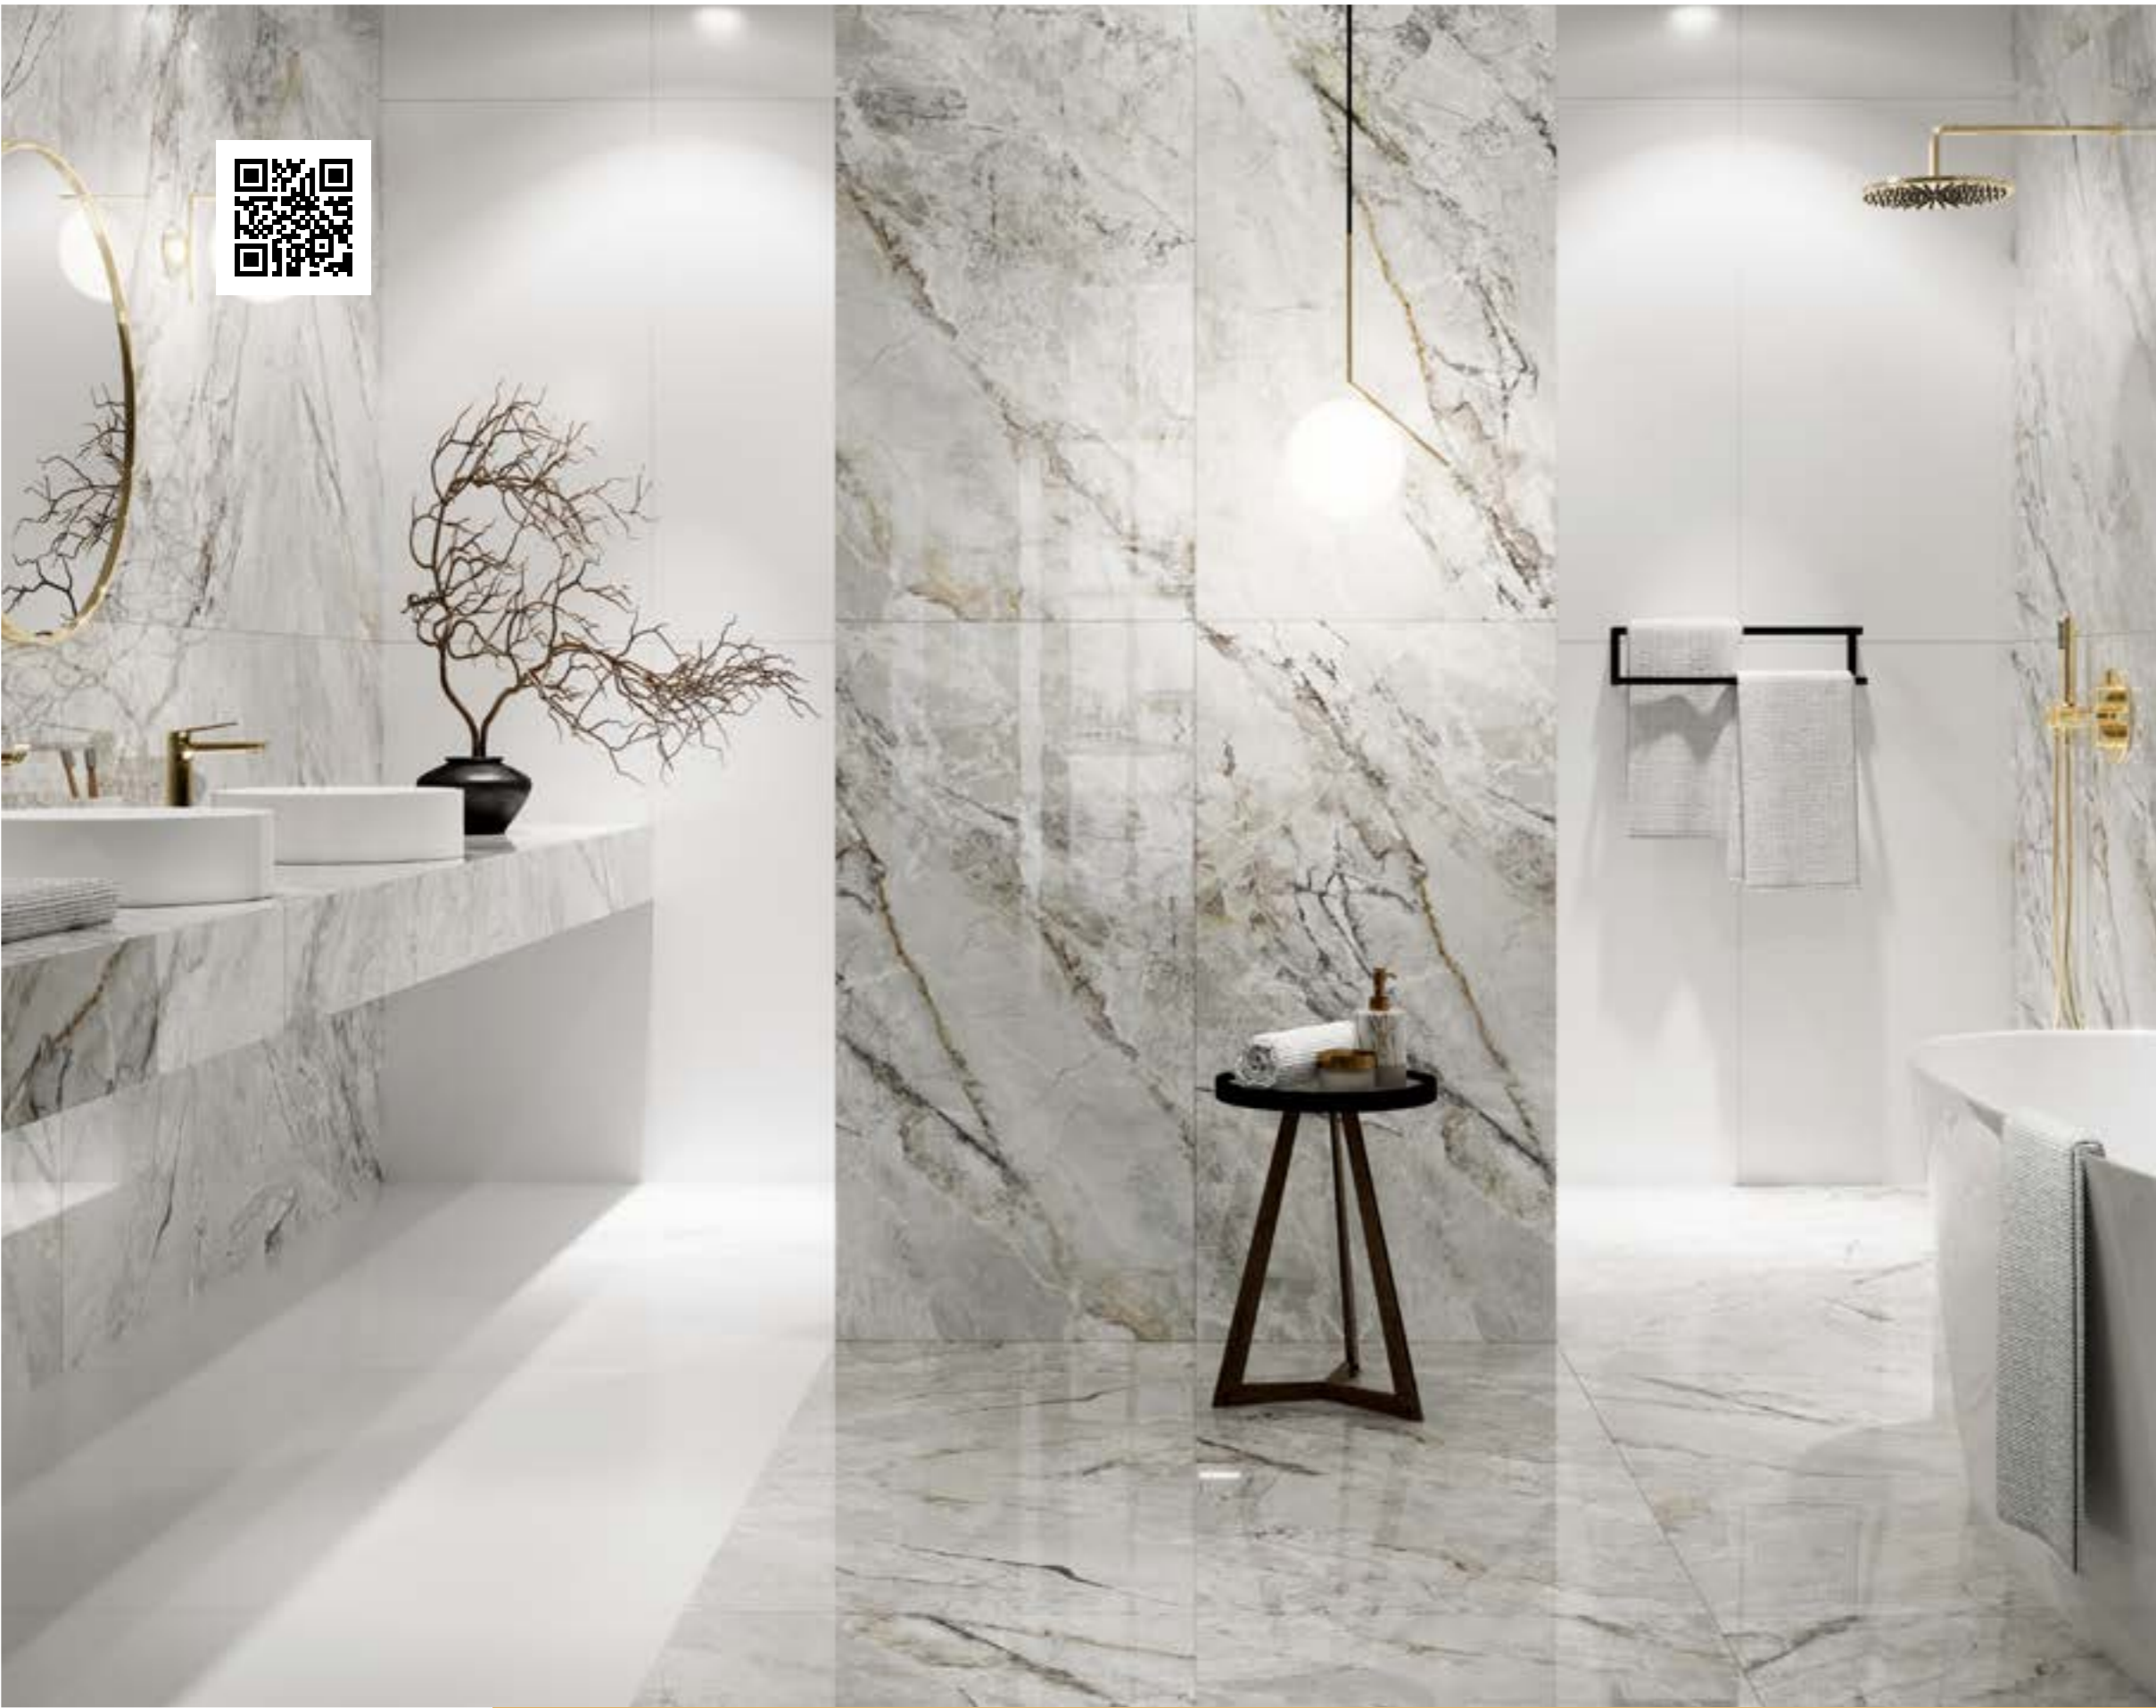

MGD10F360106

VESUVIO

Alpina silver

1200x600x8 mm | Full lappato

SGK25F312106

Alpina silver

600x600x8 mm | Full lappato

SGK25F360106