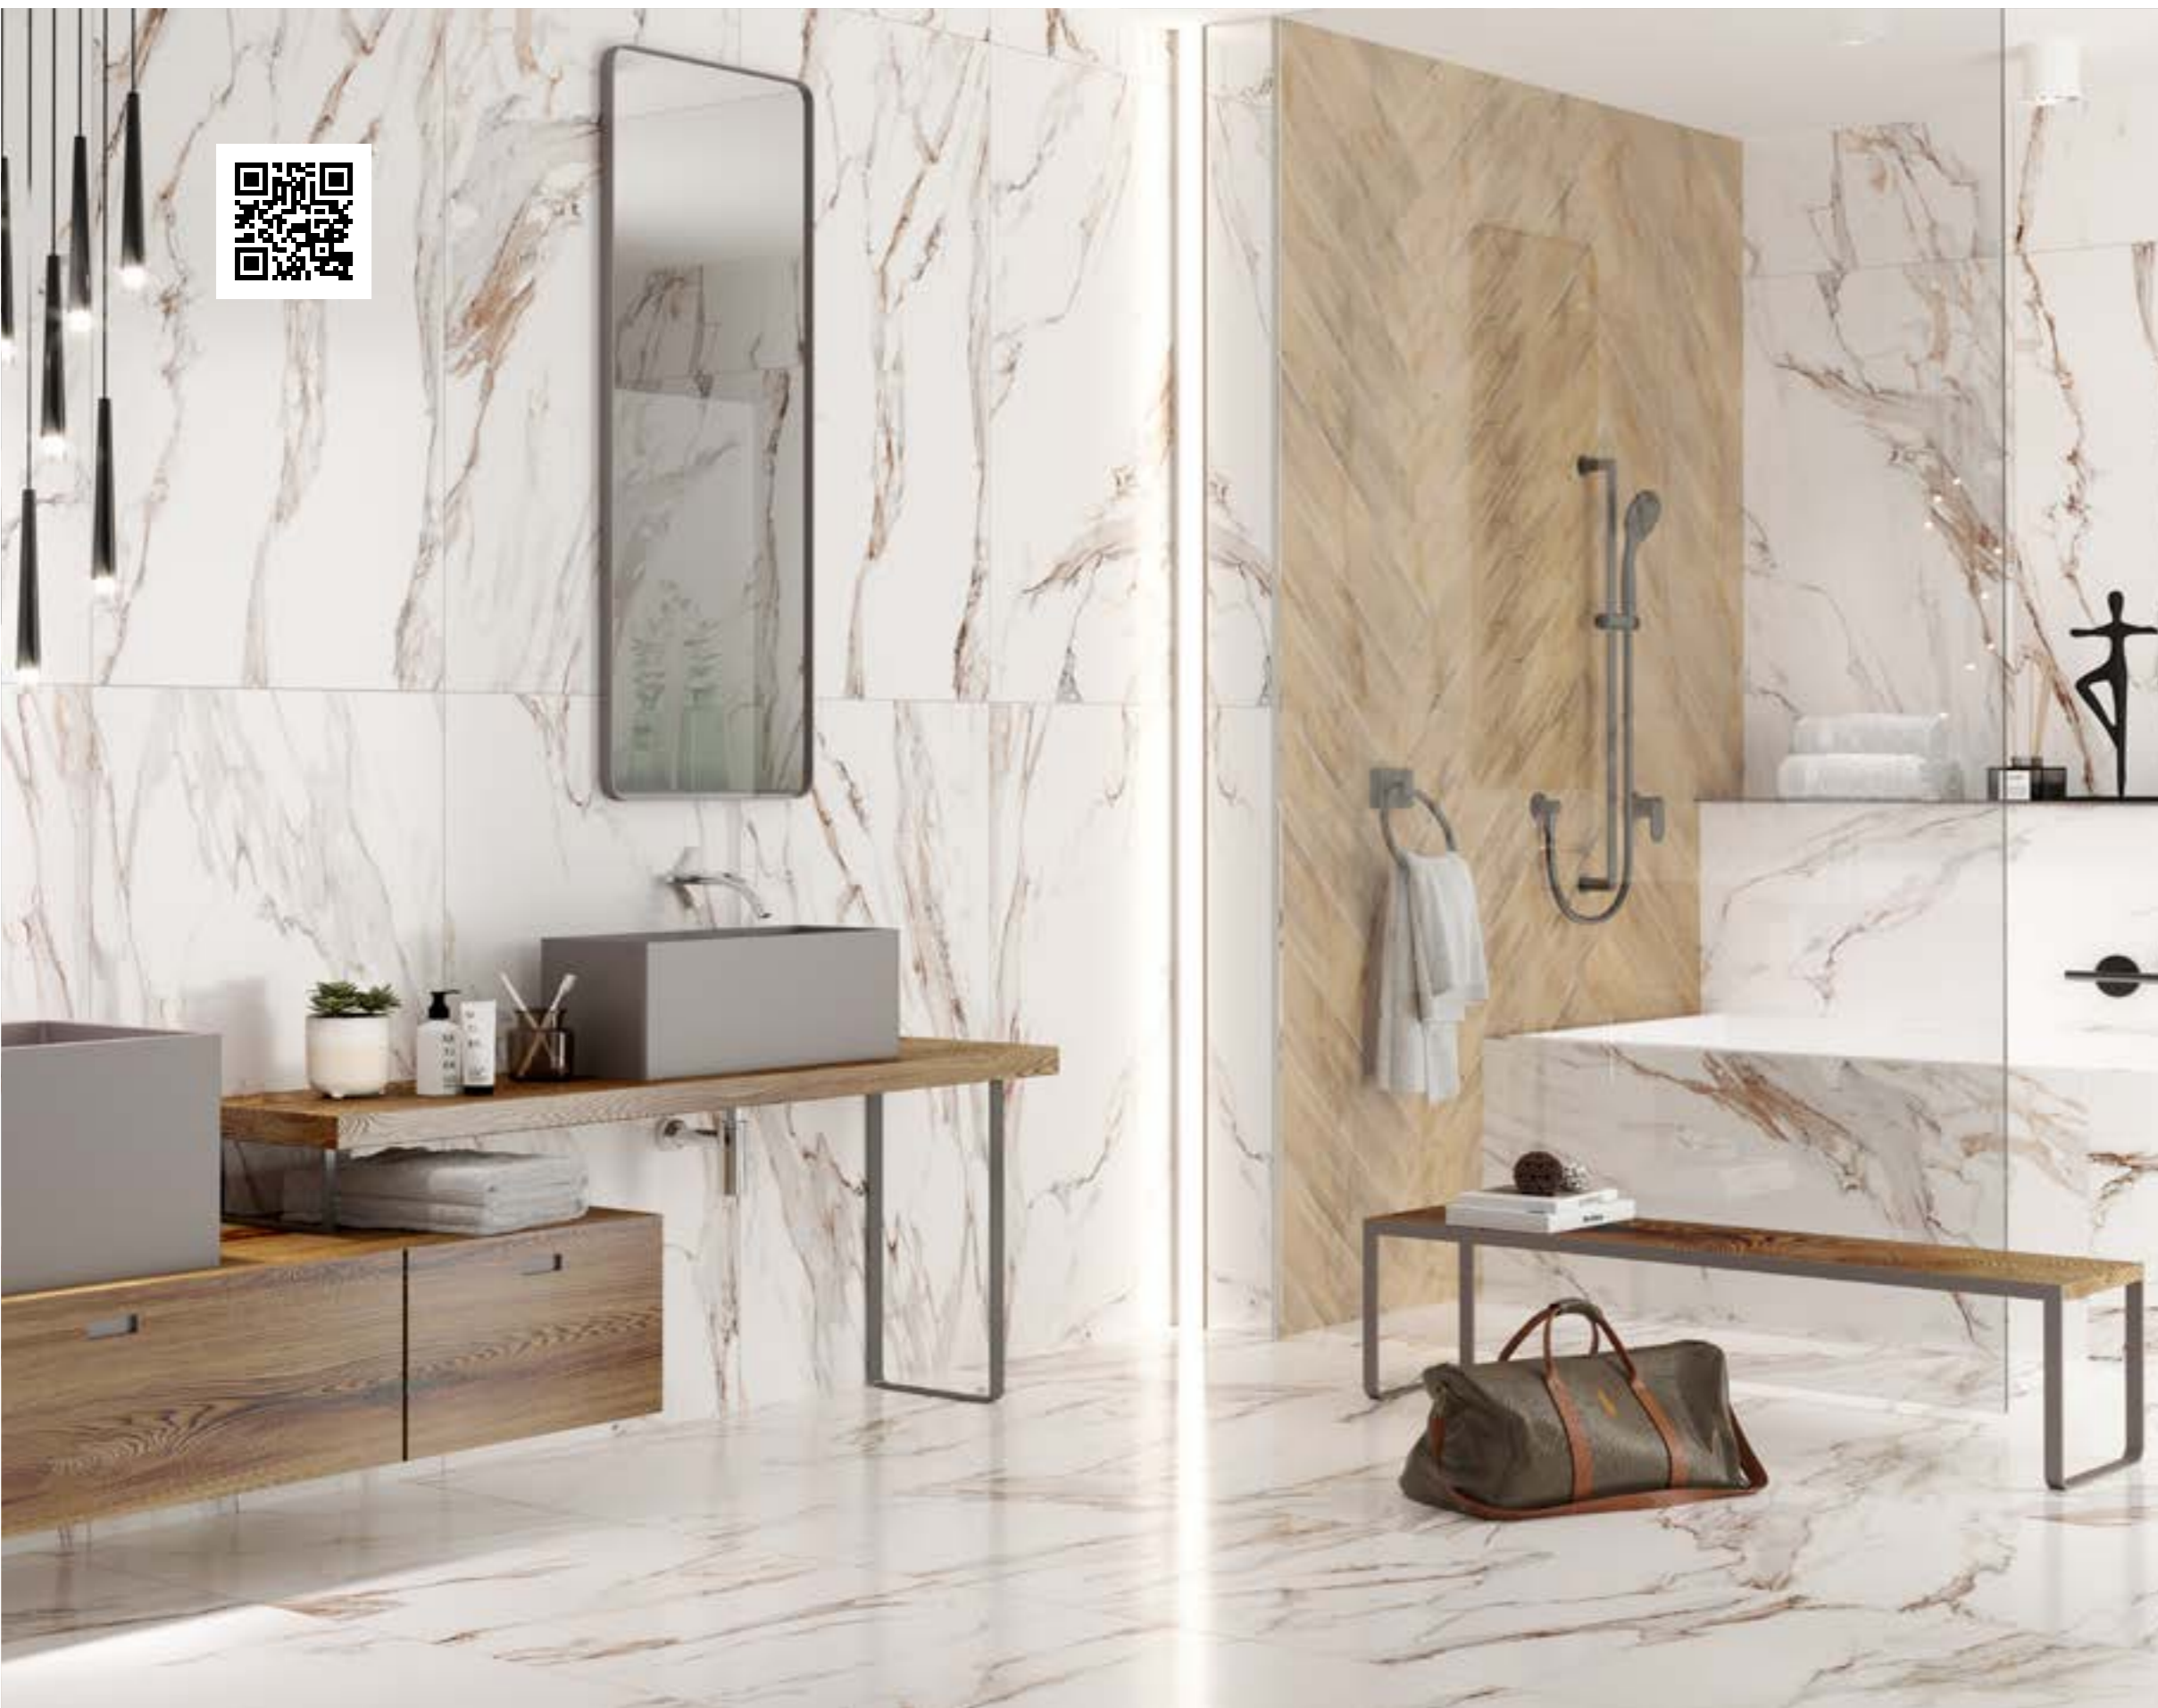

Bella white

600x1200x8 mm | Satin

MKV30F31210B

Bella white

600x600x8 mm | Satin

MKV30F36010B

BELLA

Travertine ivory