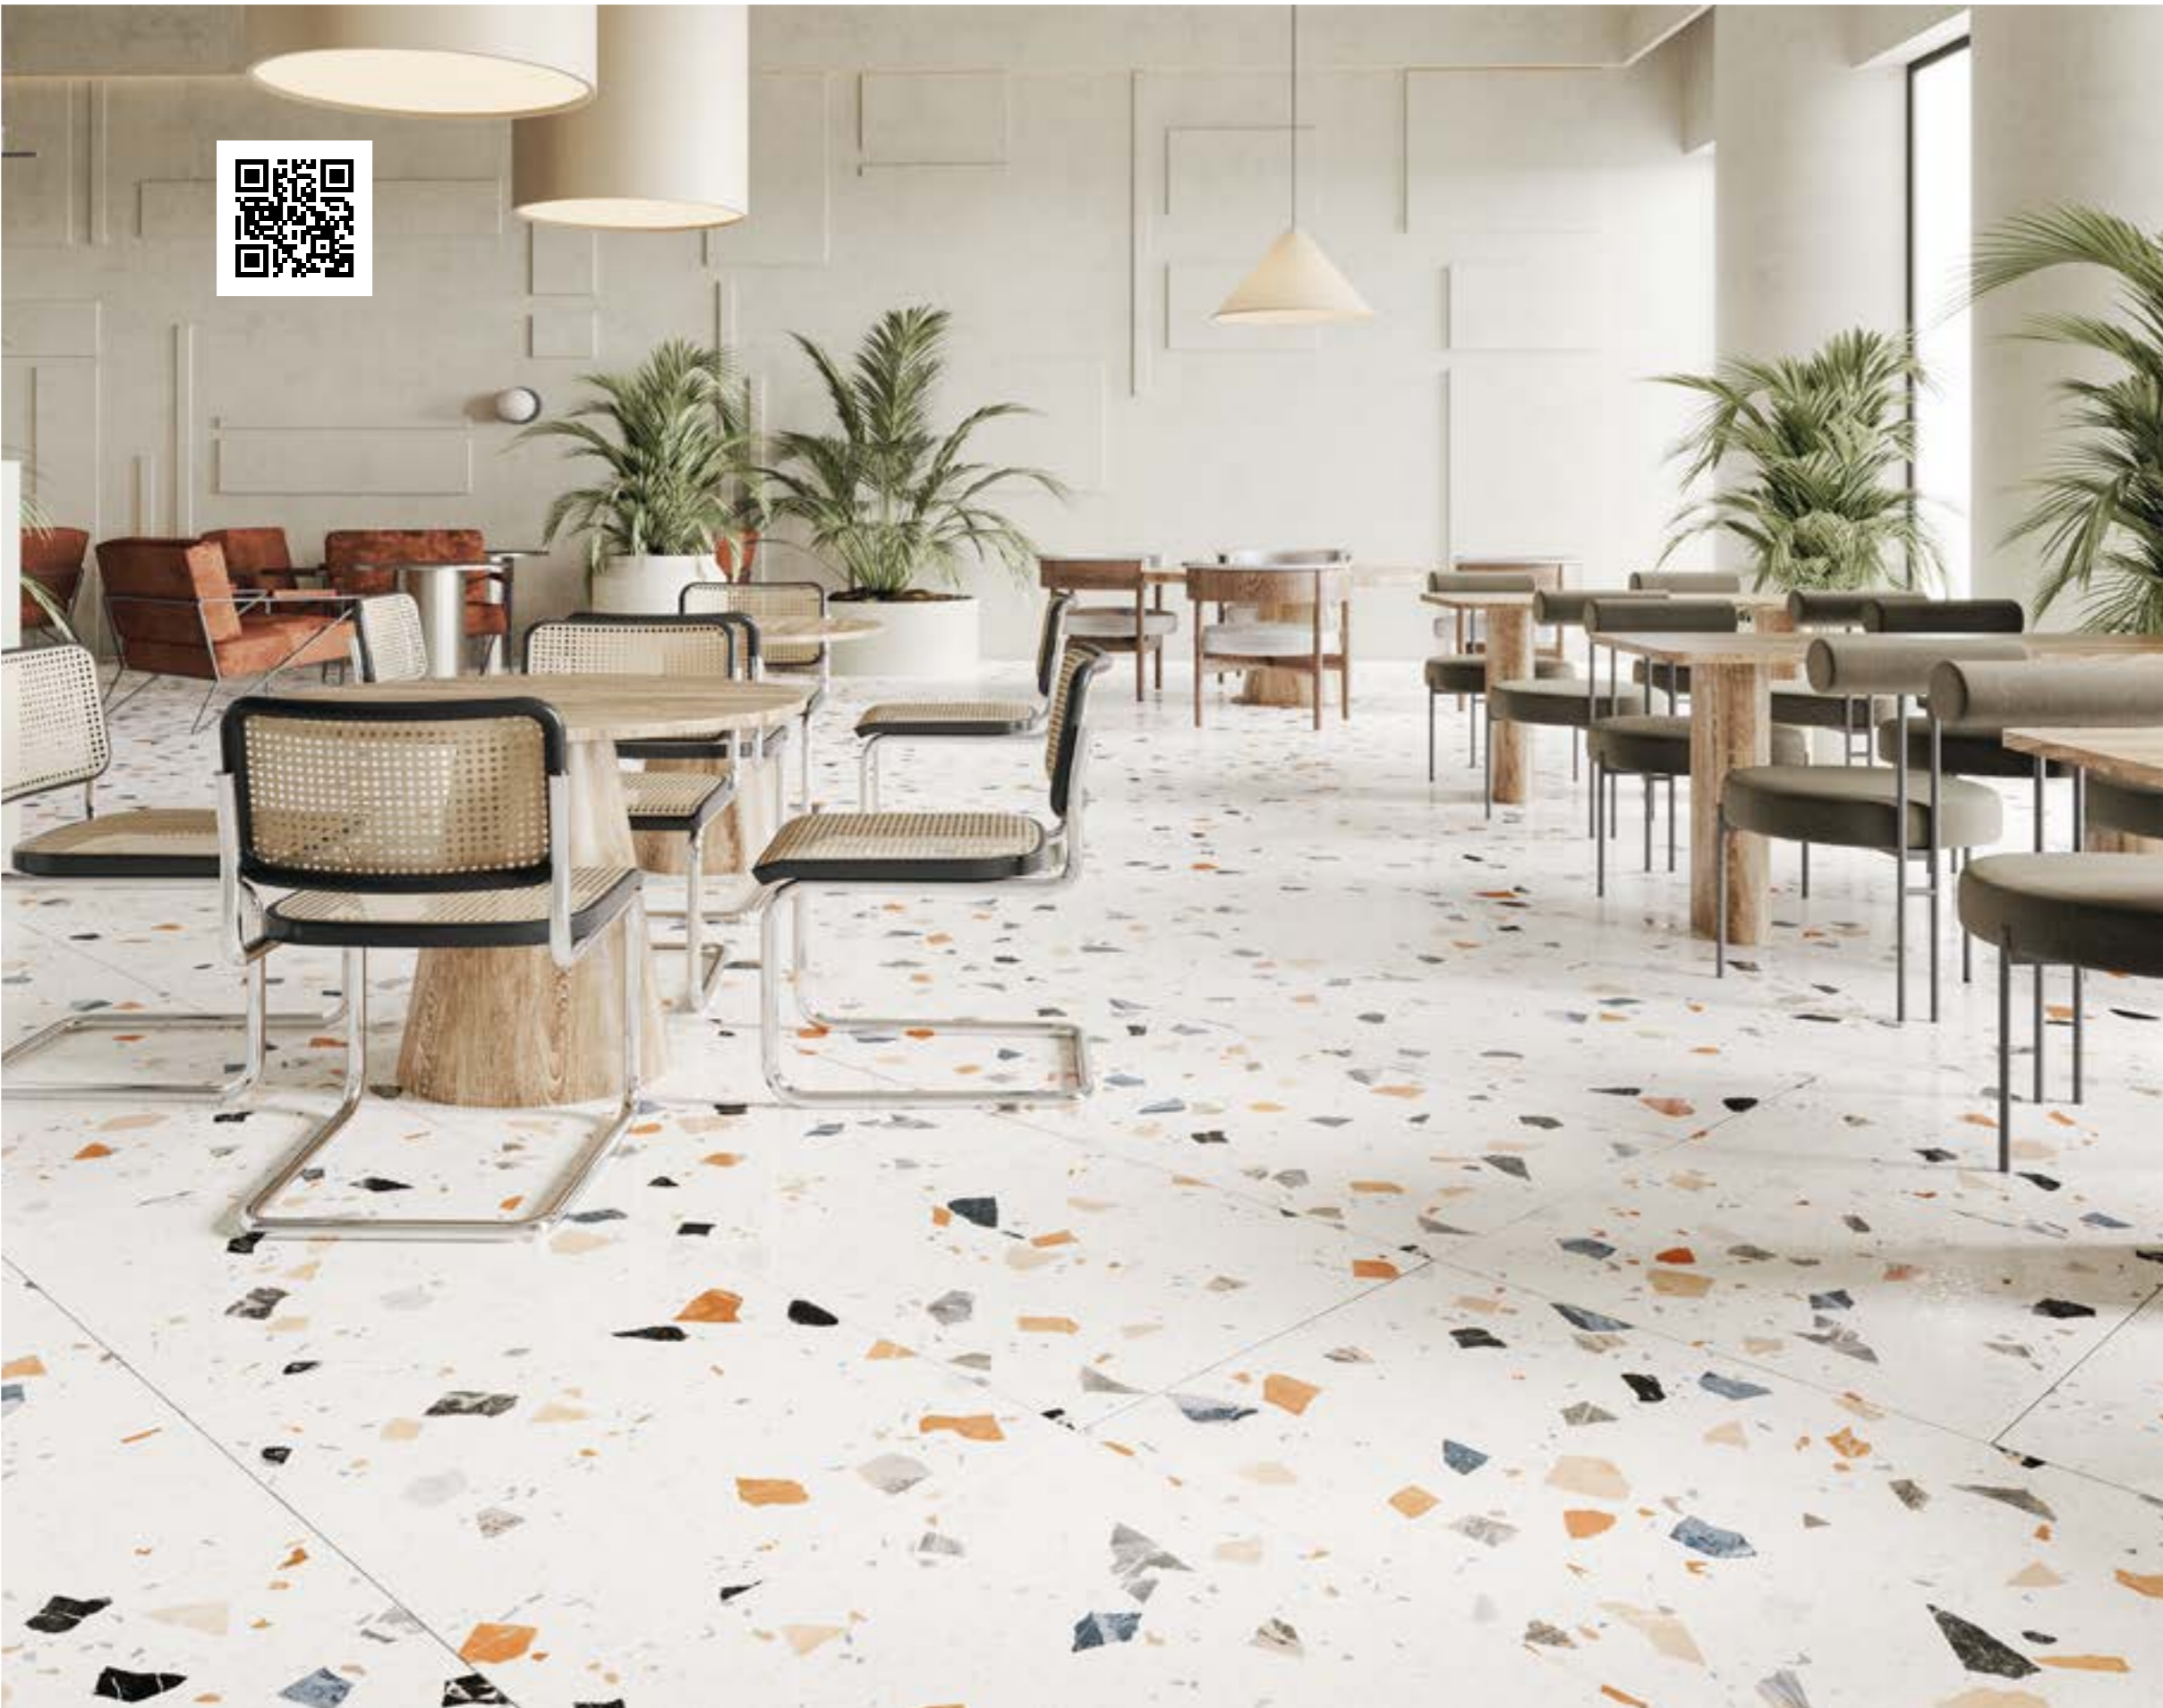

STRACCIATELLA