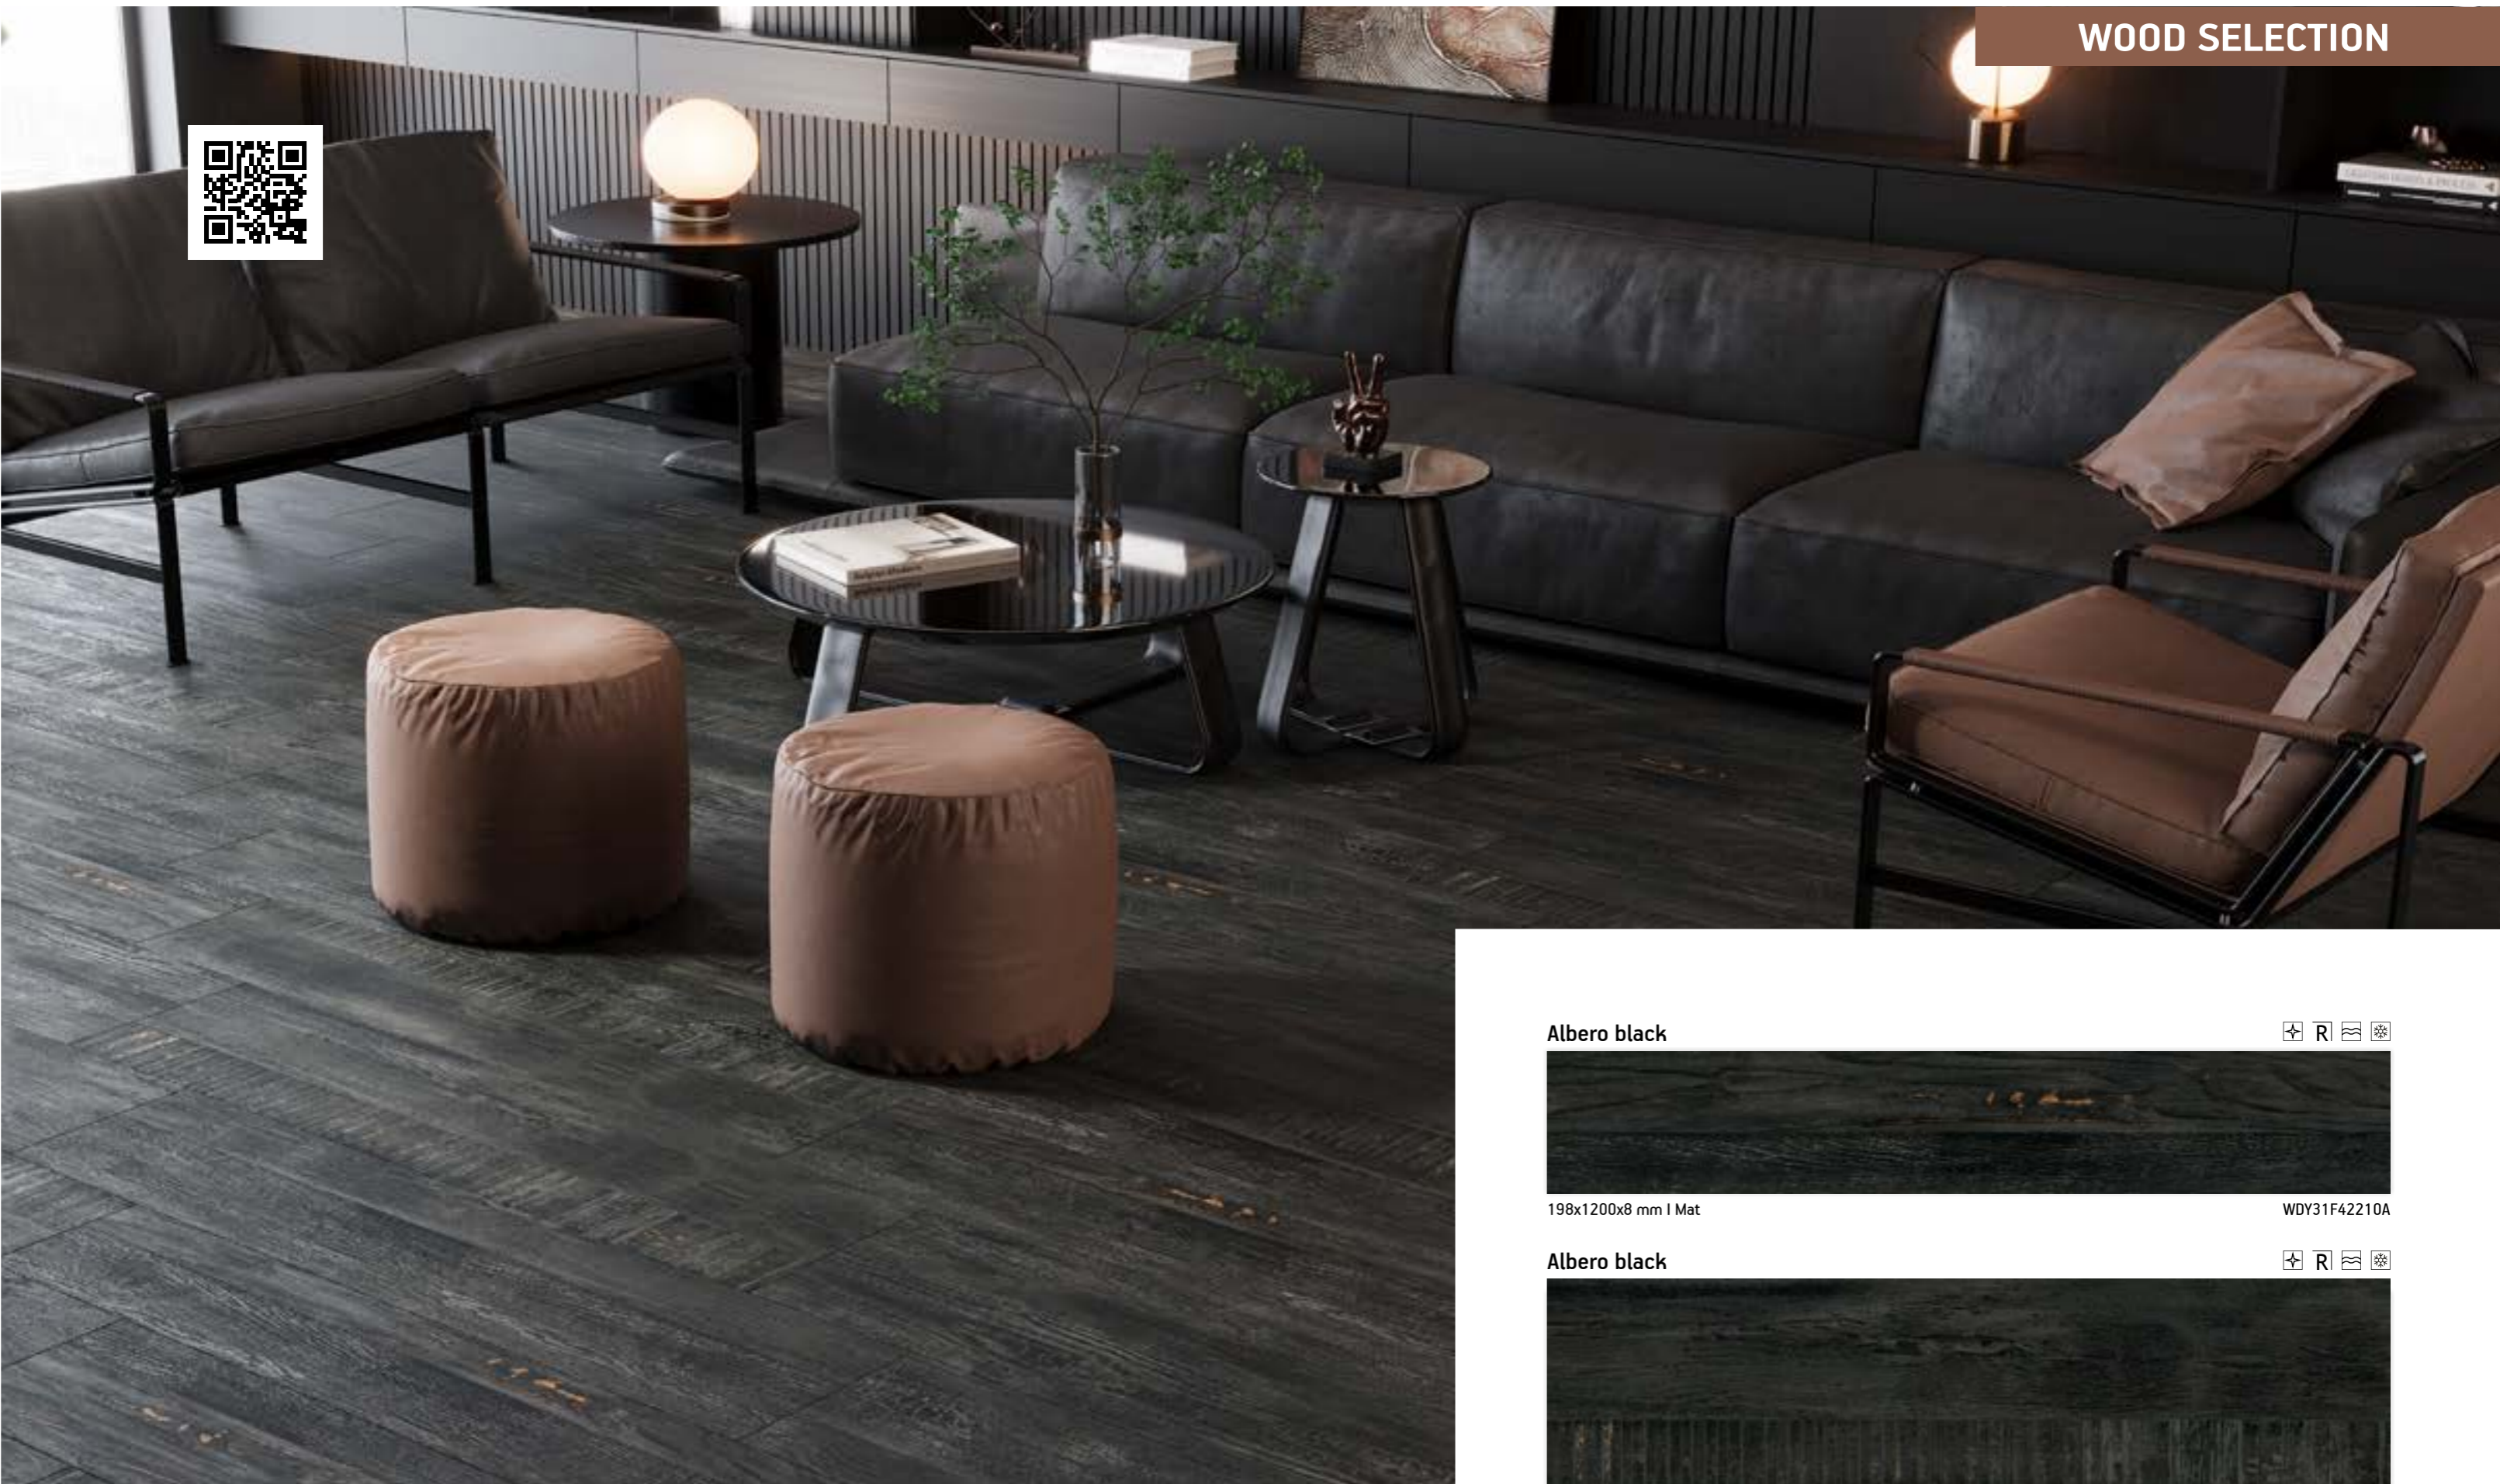

TIMBER

Castello ivory

198x1200x8 mm | Mat

WDB20F42210A

Castello honey

198x1200x8 mm | Mat

WDB44F42210A

CASTELLO