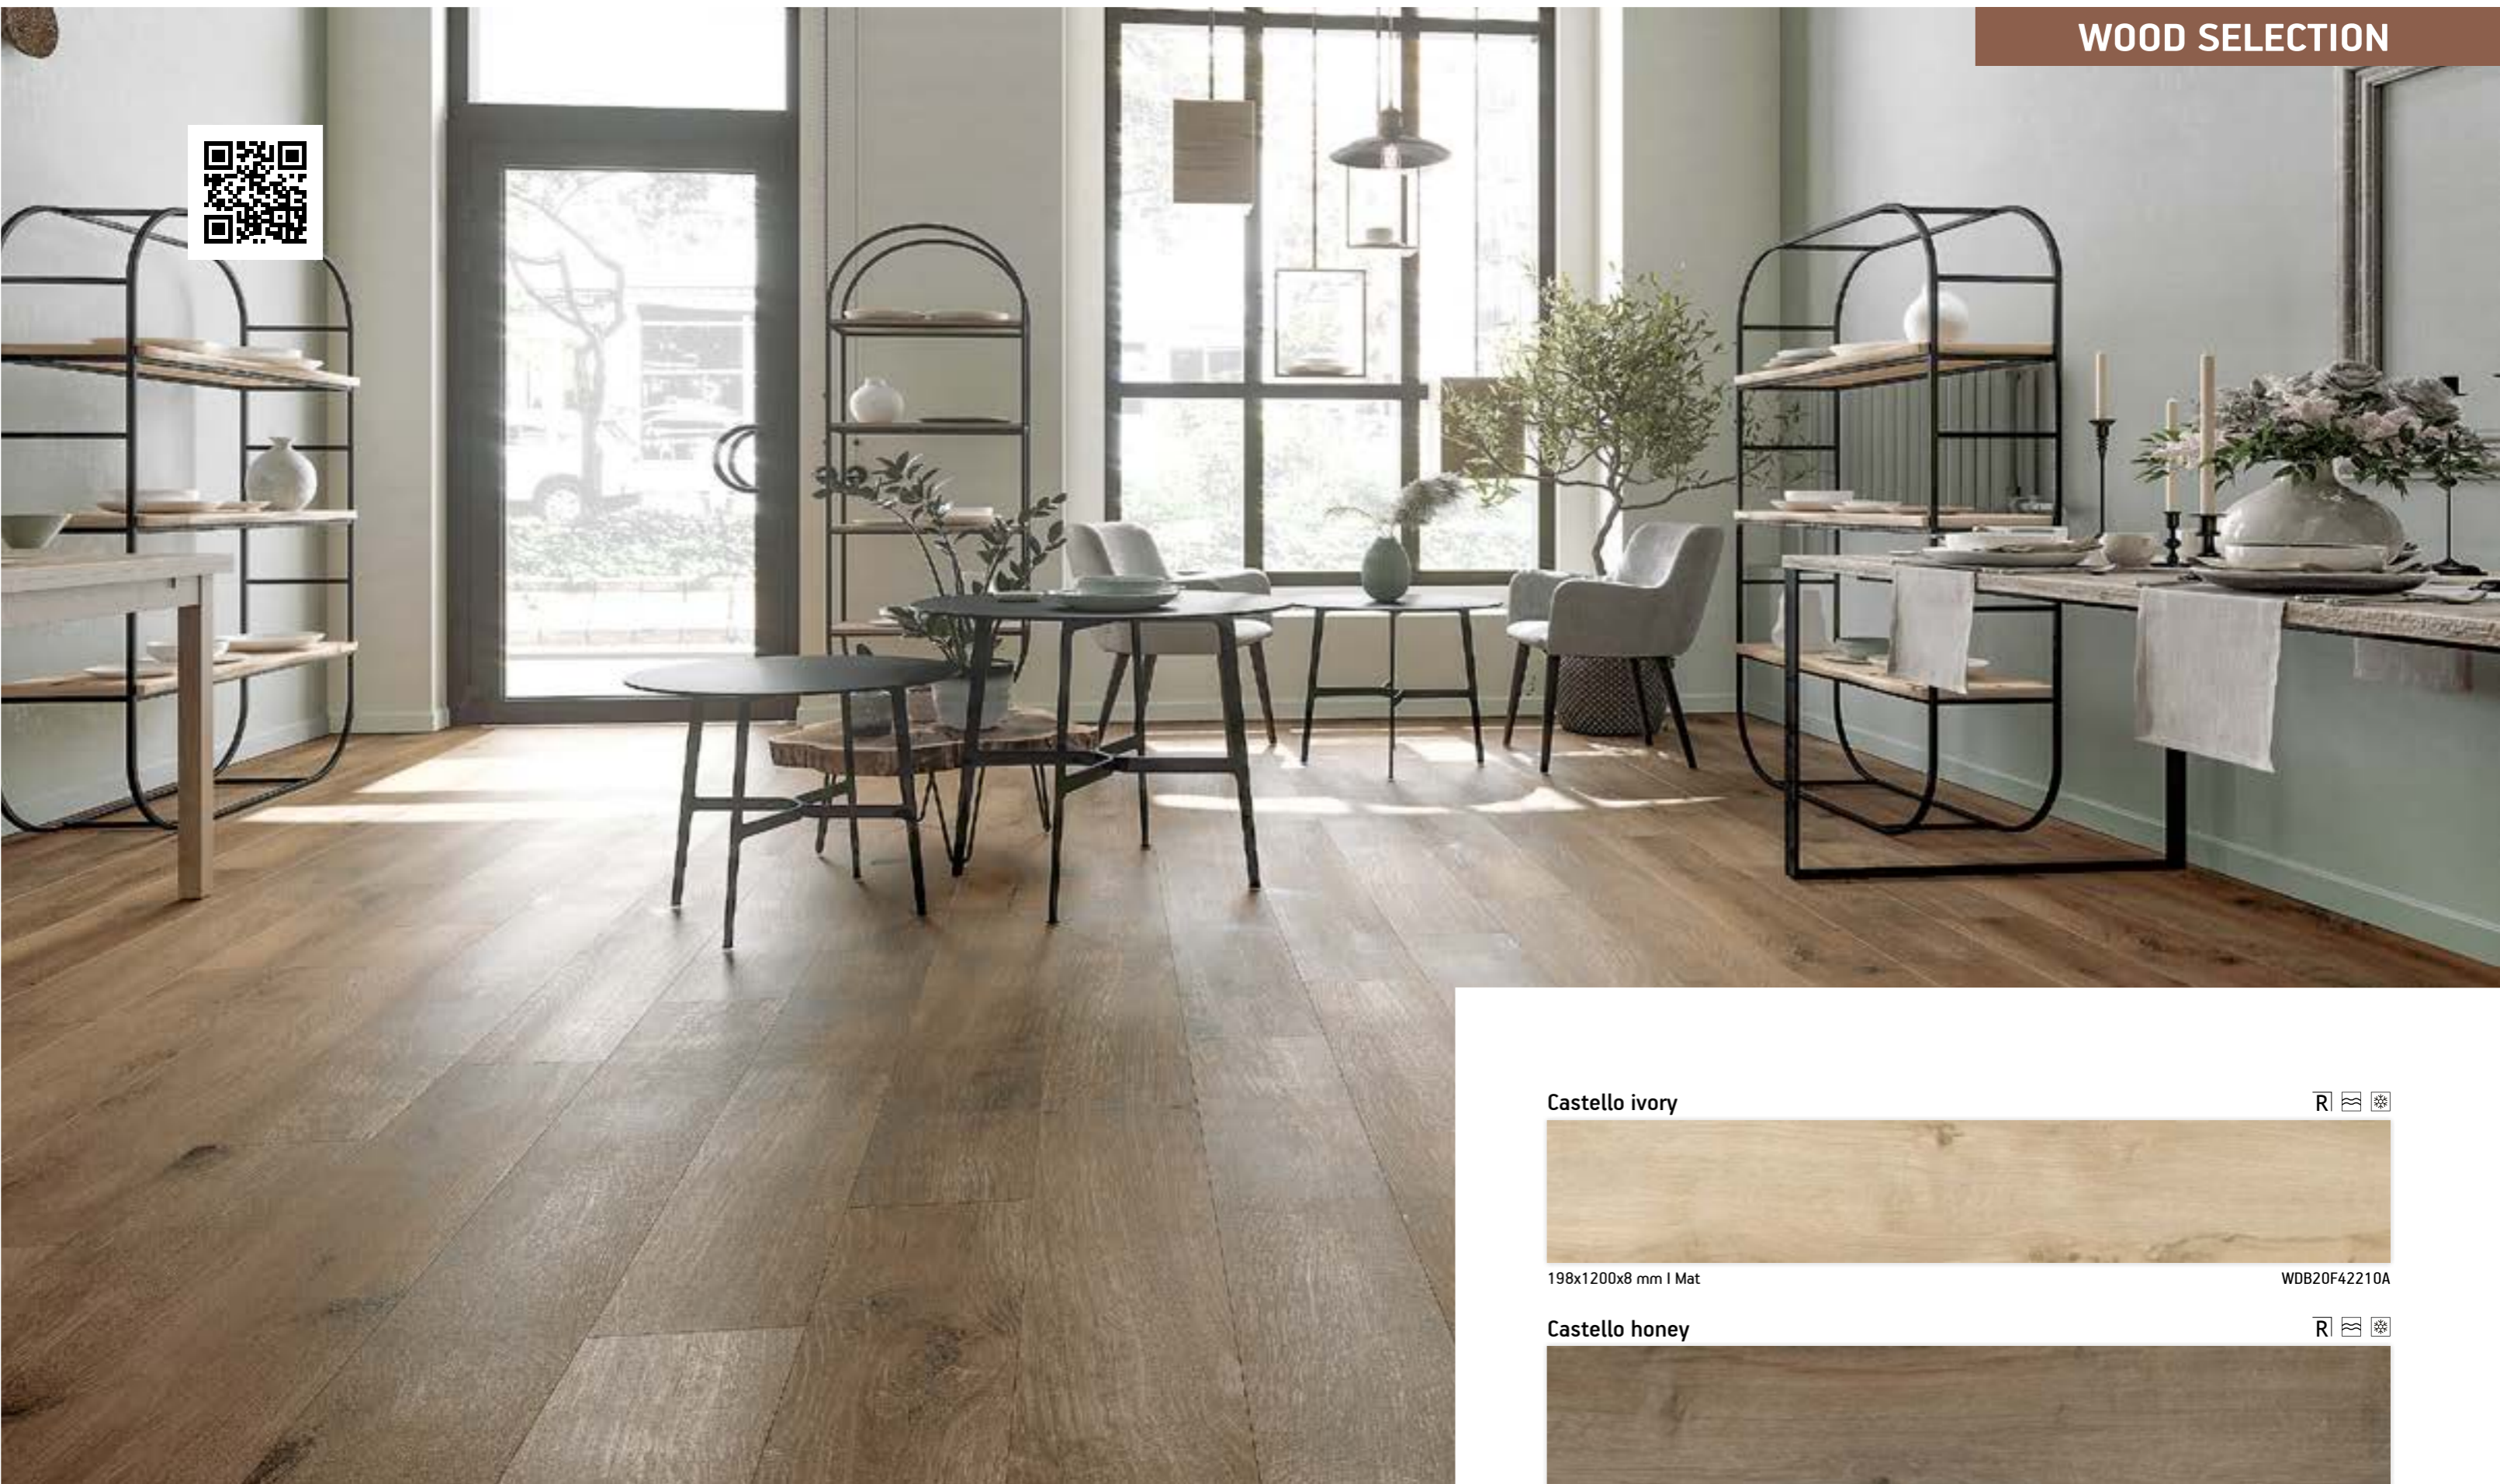

198x1200x8 mm | Mat

WDB20F42210A

198x1200x8 mm | Mat

WDB44F42210A

CASTELLO